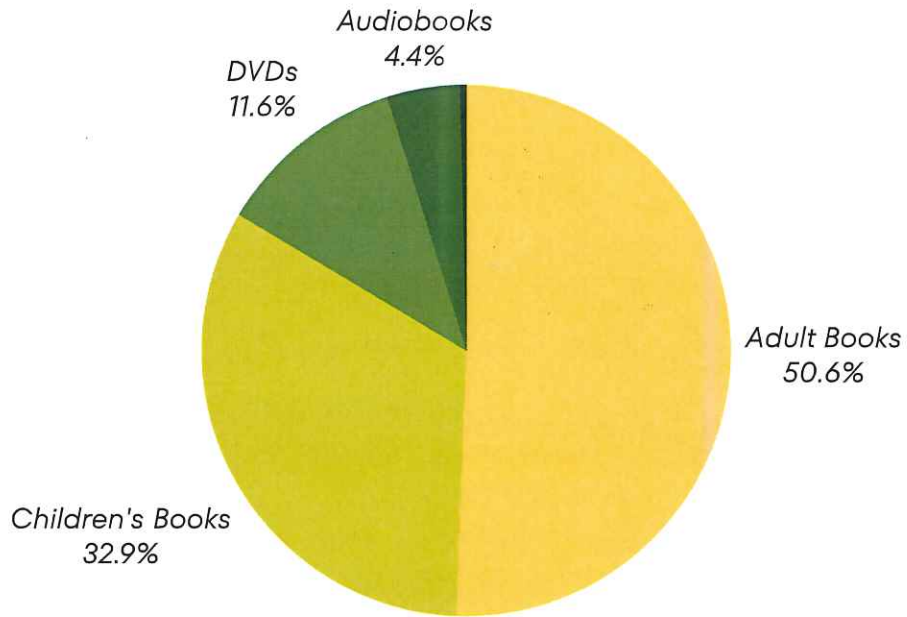

Circulation by numbers:

Library Usage

Library Cards	Computers	Hours
<p>The Library has a total of 1,618 registered borrowers.</p> 	<p>944 public computer sessions took place on the library's 4 public access computer stations.</p> <p>There were 568 connections to the Library's WiFi.</p> 	 <p>The Library was open 37 hours a week for a total of 1,924 hours in the year.</p>